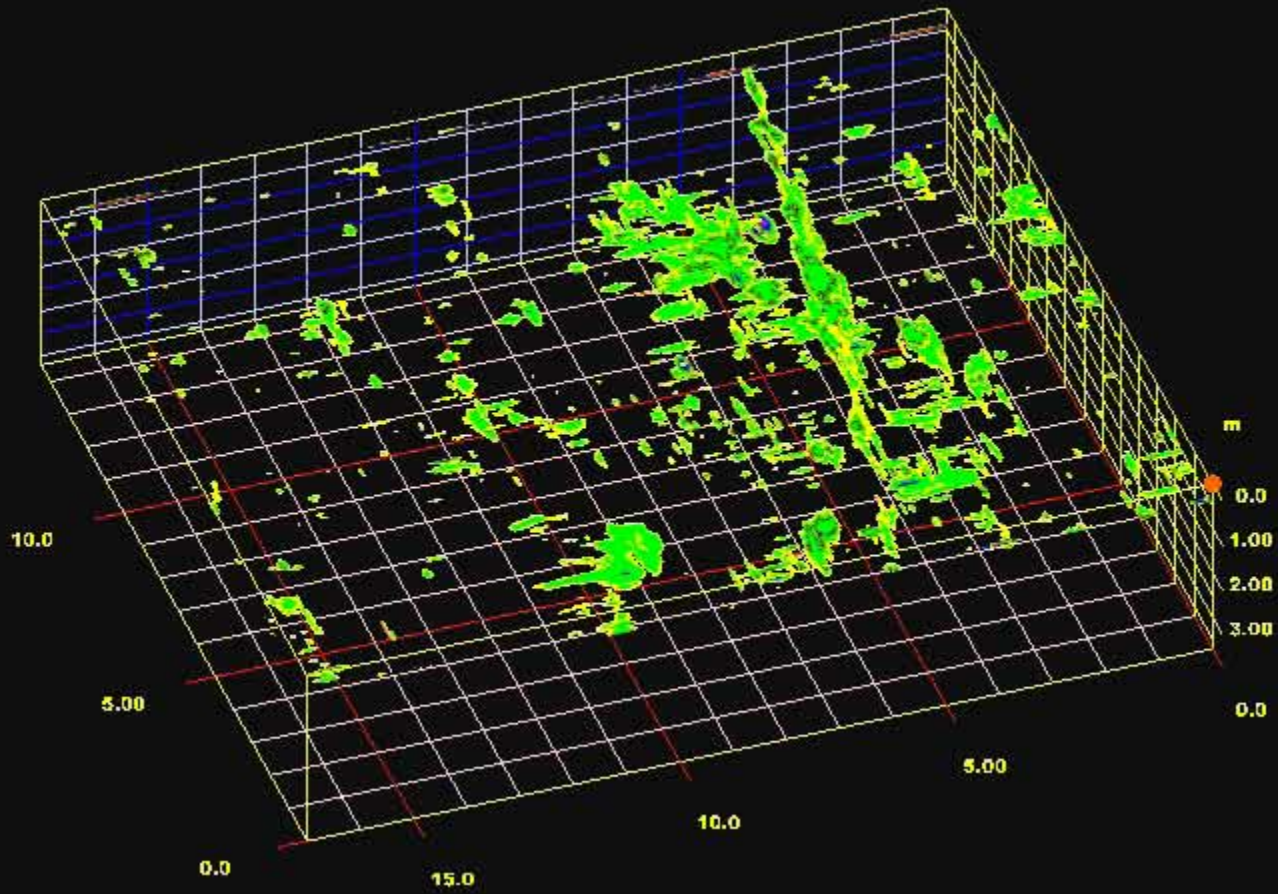

% Position(m)

2.00

2.50

3.00

3.50

3D Transparency Dialog

Transparency Range(m)

% Position (m)

3D Transparency Dialog

Transparency Range(m)

% Position (m)

3D Transparency Dialog

Transparency Range(m)

% Position (m)

2.00

2.50