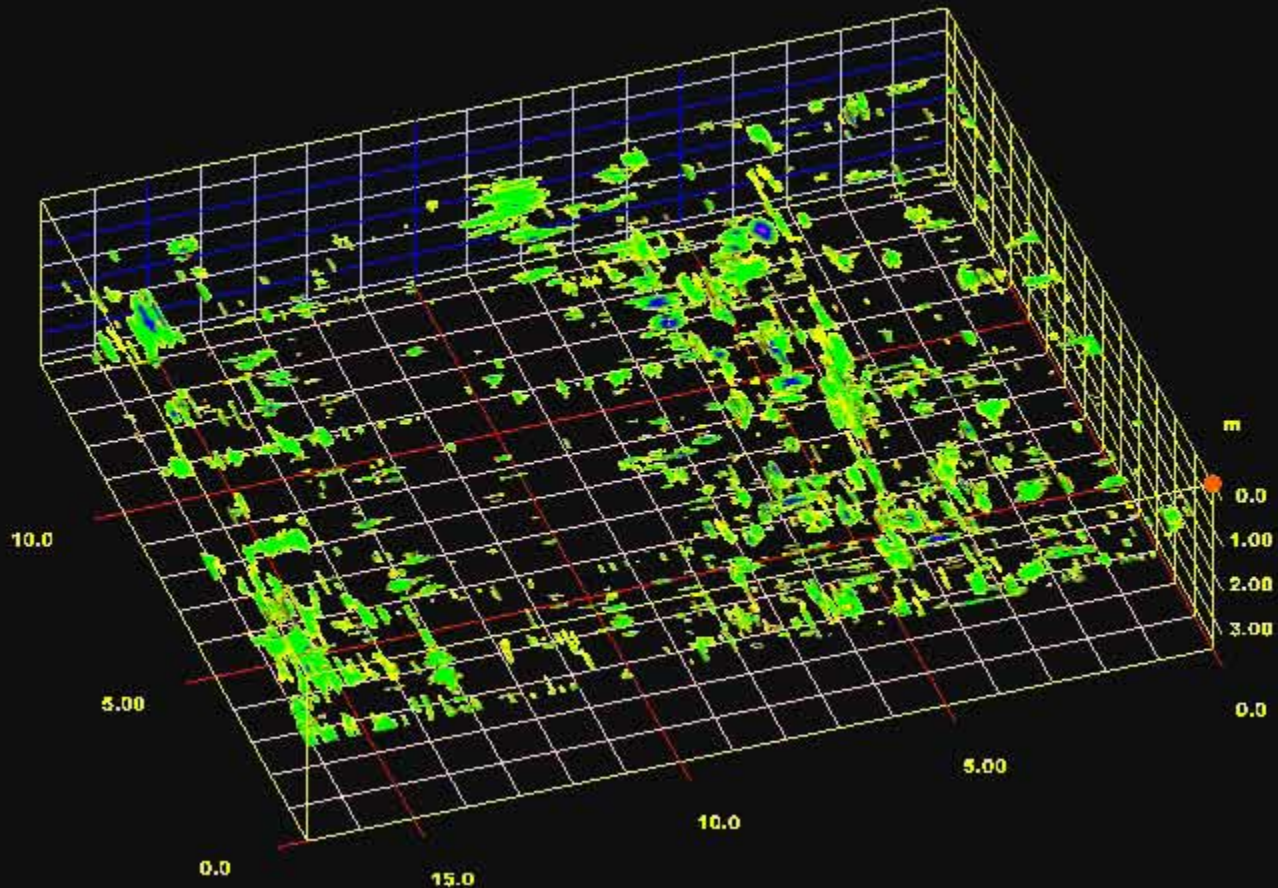

3D Transparency Dialog

Transparency Range(m)

% Position (m)

3D Transparency Dialog

Transparency Range(m)

% Position (m)

2.00

2.50

3.00

3.50

3D Transparency Dialog

Transparency Range(m)

% Position(m)

3D Transparency Dialog

Transparency Range(m)

% Position(m)

2.00

2.50

3.00

3.50

3D Transparency Dialog

Transparency Range(m)

% Position(m)

3D Transparency Dialog