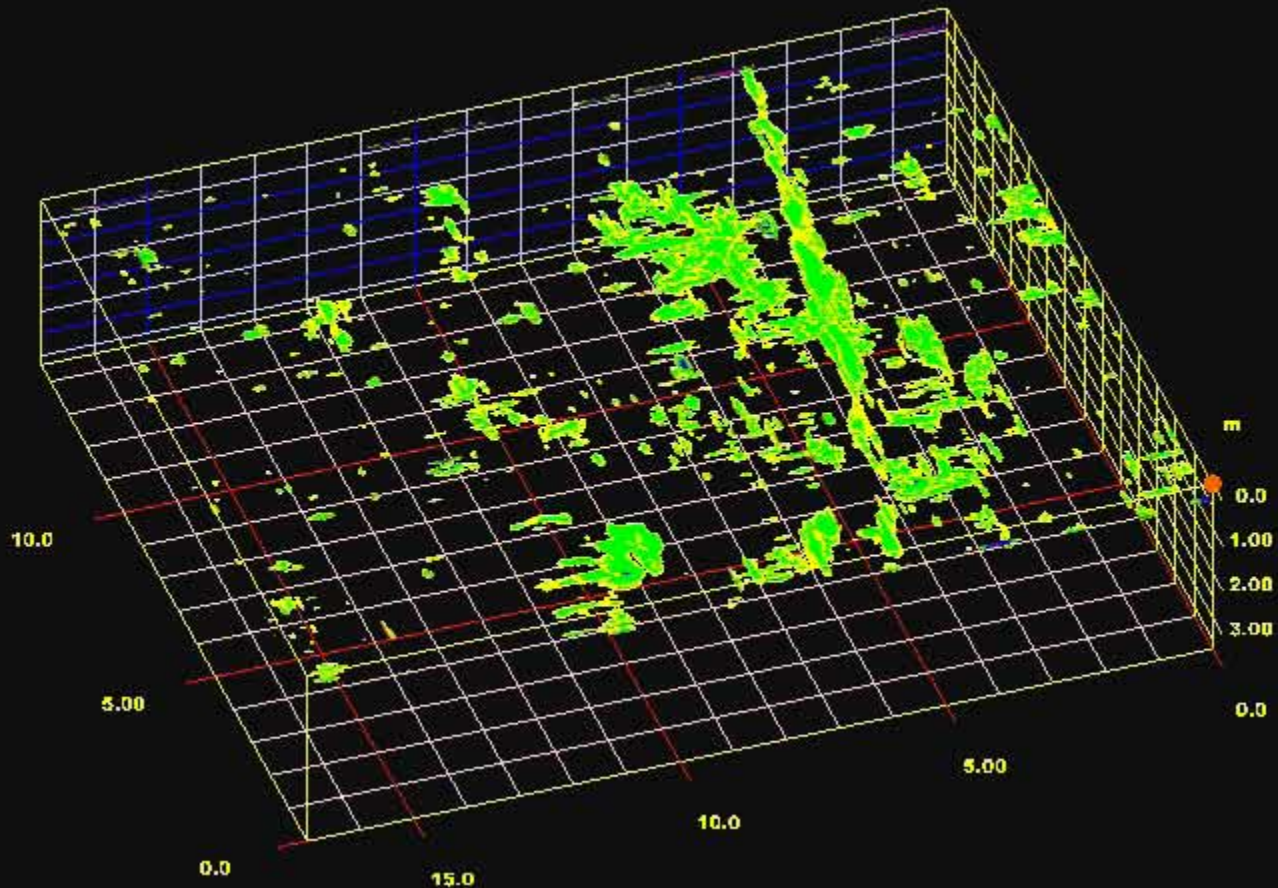

3D Transparency Dialog

Transparency Range(m)

% Position(m)

3D Transparency Dialog

Transparency Range(m)

% Position(m)

3D Transparency Dialog

Transparency Range(m)

% Position(m)

2.00

2.50

3.00

3.50

3D Transparency Dialog

Transparency Range(m)

% Position (m)

3D Transparency Dialog

Transparency Range(m)

% Position (m)

3D Transparency Dialog

Transparency Range(m)

% Position (m)

2.00

2.50