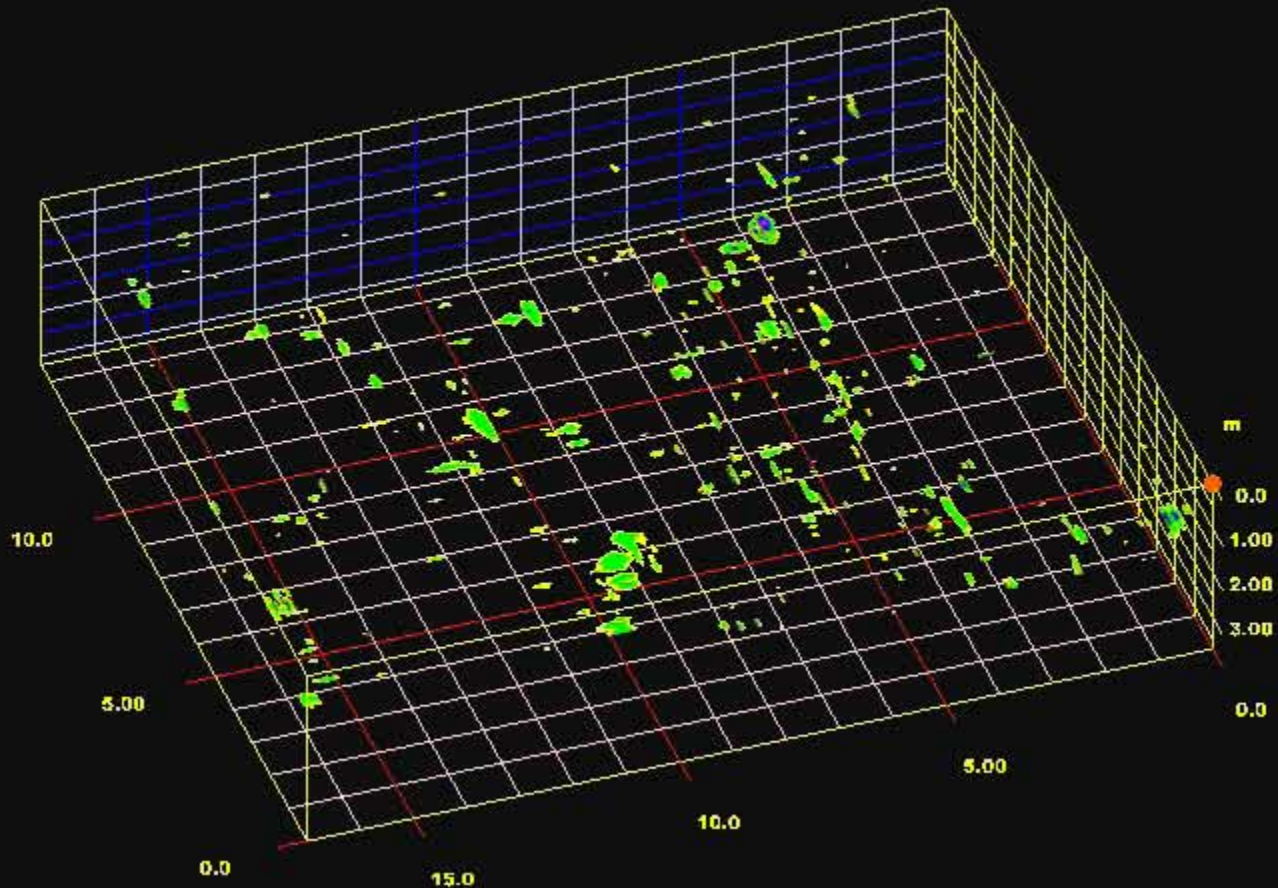

% Position(m)

2.00

2.50

3.00

3.50

3D Transparency Dialog

Transparency Range(m)

% Position (m)

3D Transparency Dialog

Transparency Range(m)

% Position (m)

3D Transparency Dialog

Transparency Range(m)

% Position (m)

2.00

2.50

3.00

3.50

3D Transparency Dialog

Transparency Range(m)

% Position(m)

3D Transparency Dialog

Transparency Range(m)

% Position(m)