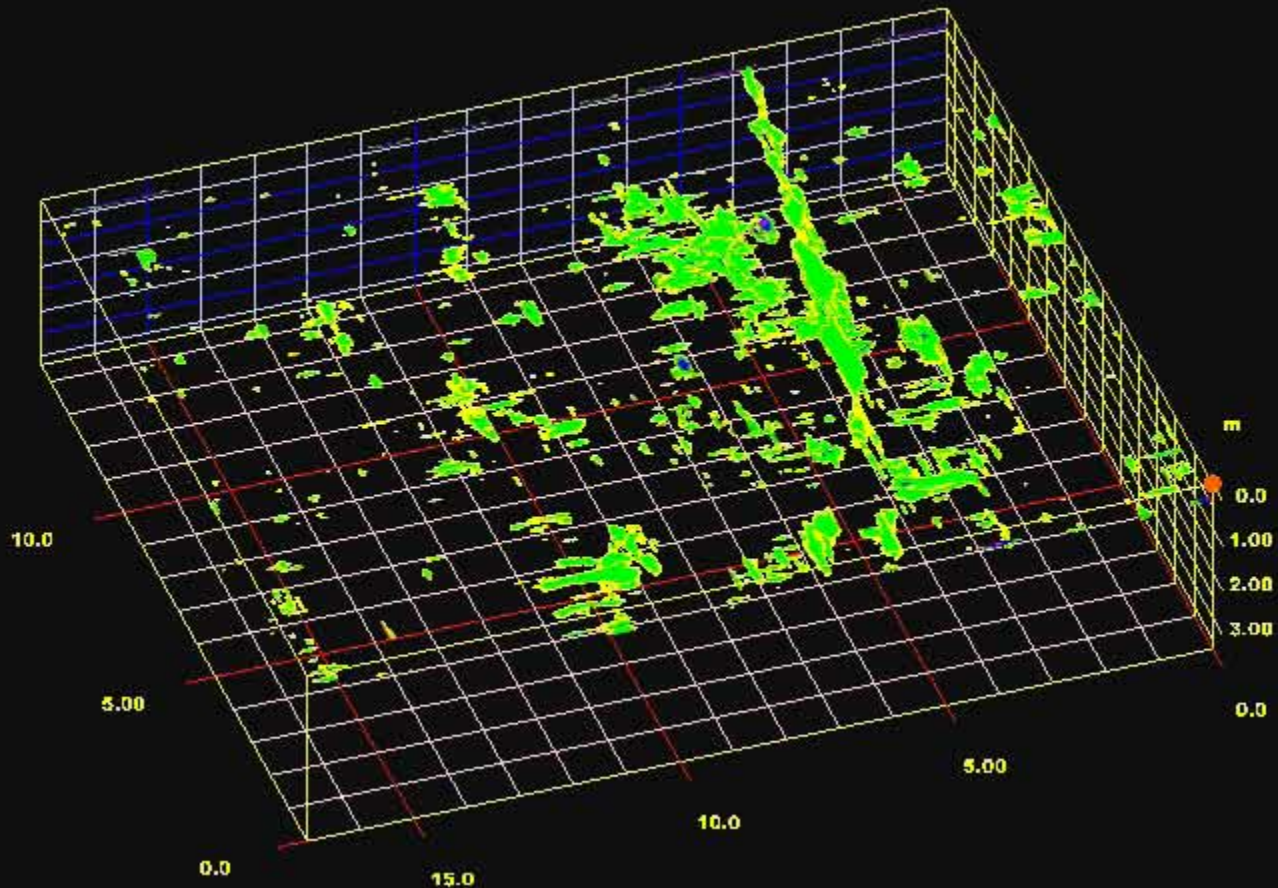

% Position(m)

2.00

2.50

3.00

3.50

3D Transparency Dialog

Transparency Range(m)

% Position (m)

3D Transparency Dialog

Transparency Range(m)

% Position (m)

3D Transparency Dialog

Transparency Range(m)

% Position (m)

2.00

2.50

3.00

3.50

3D Transparency Dialog

Transparency Range(m)

% Position(m)

3D Transparency Dialog

Transparency Range(m)

% Position(m)