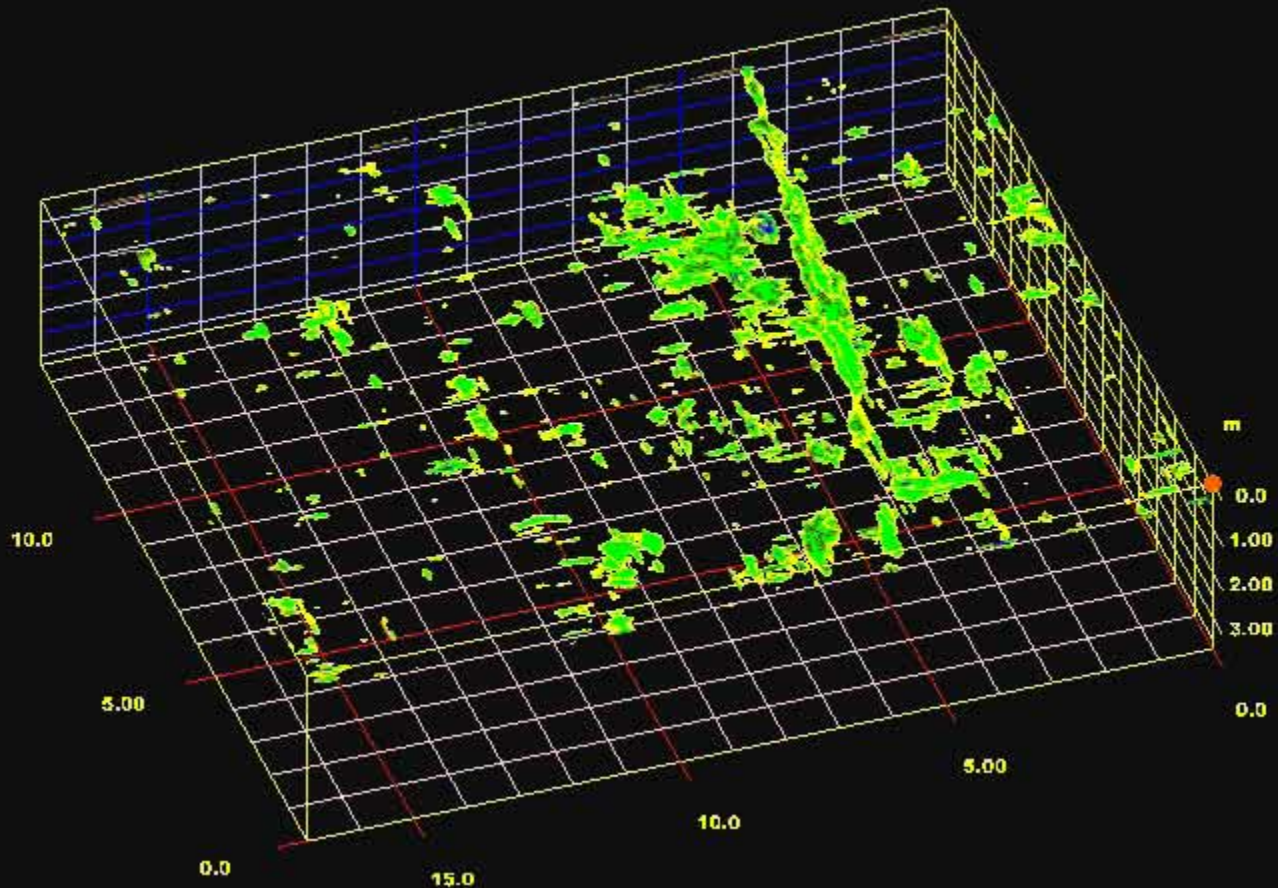

3D Transparency Dialog

Transparency Range(m)

% Position(m)

3D Transparency Dialog

Transparency Range(m)

% Position(m)

3D Transparency Dialog

Transparency Range(m)

% Position(m)

2.00

2.50

3.00

3.50

3D Transparency Dialog

Transparency Range(m)

% Position (m)

3D Transparency Dialog

Transparency Range(m)

% Position (m)

3D Transparency Dialog

Transparency Range(m)

% Position (m)

2.00

2.50

Transparency Range(m)

% Position(m)

2.00

2.50

3.00

3.50

3D Transparency Dialog

Transparency Range(m)