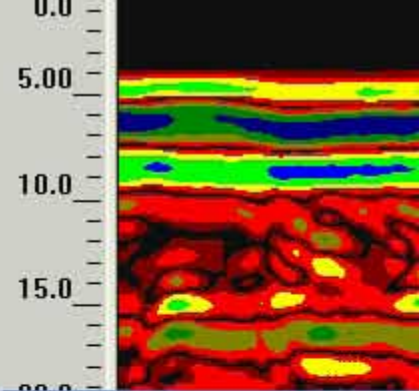

### 3D Transparency Dialog

Transparency Range(m)

% Position (m)

0.0

2.00

7.488  
0.0  
m

### 3D Transparency Dialog

Transparency Range(m)

% Position (m)

0.0  
2.00

7.00  
0.0  
m

### 3D Transparency Dialog

Transparency Range(m)

% Position (m)

0.0

2.00

7.400  
0.0  
m