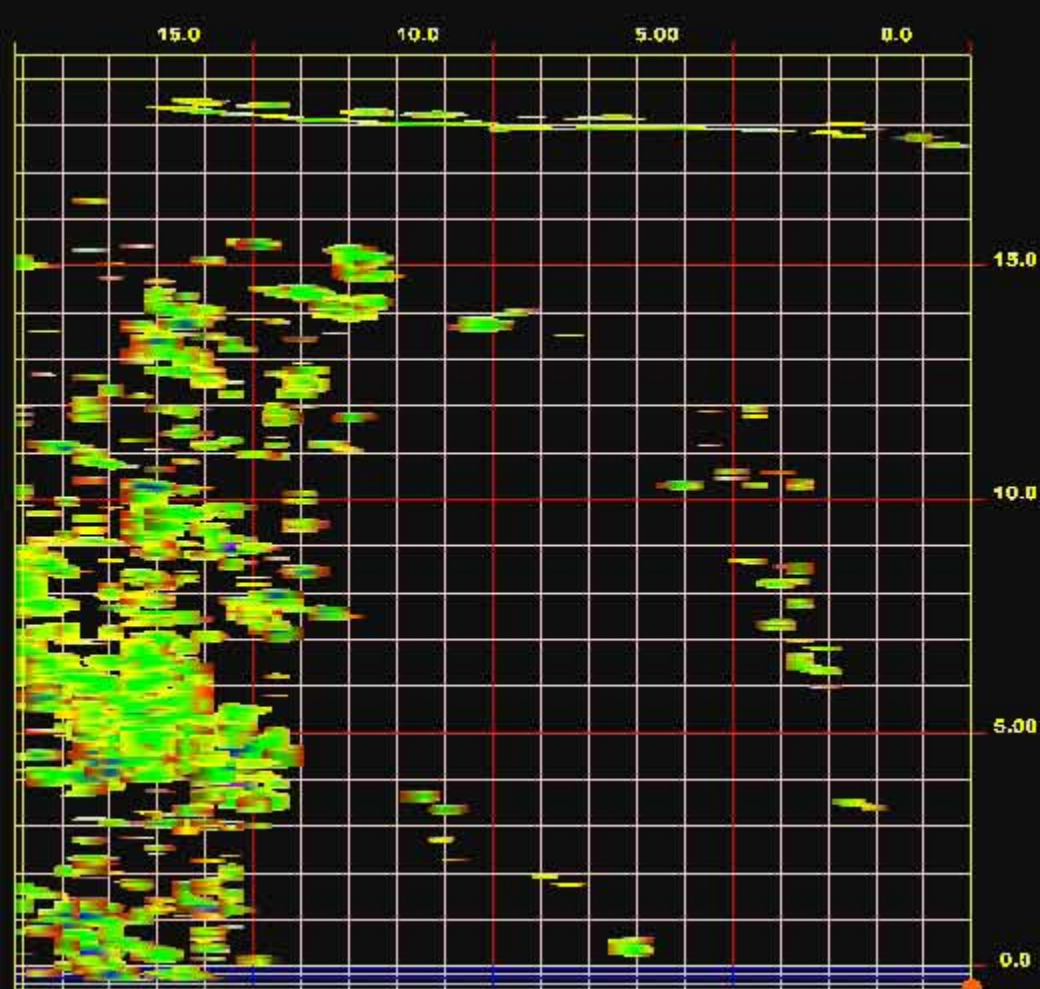

### 3D Transparency Dialog

Transparency Range(m)

% Position (m)

0.0

2.00

7488  
0.0  
m

### 3D Transparency Dialog

Transparency Range(m)

% Position (m)

7.400  
0.0  
m

### 3D Transparency Dialog

Transparency Range(m)

% Position (m)

7.488  
0.0  
m

### 3D Transparency Dialog

Transparency Range(m)

% Position (m)

0.0

2.00

7.488  
0.0  
m