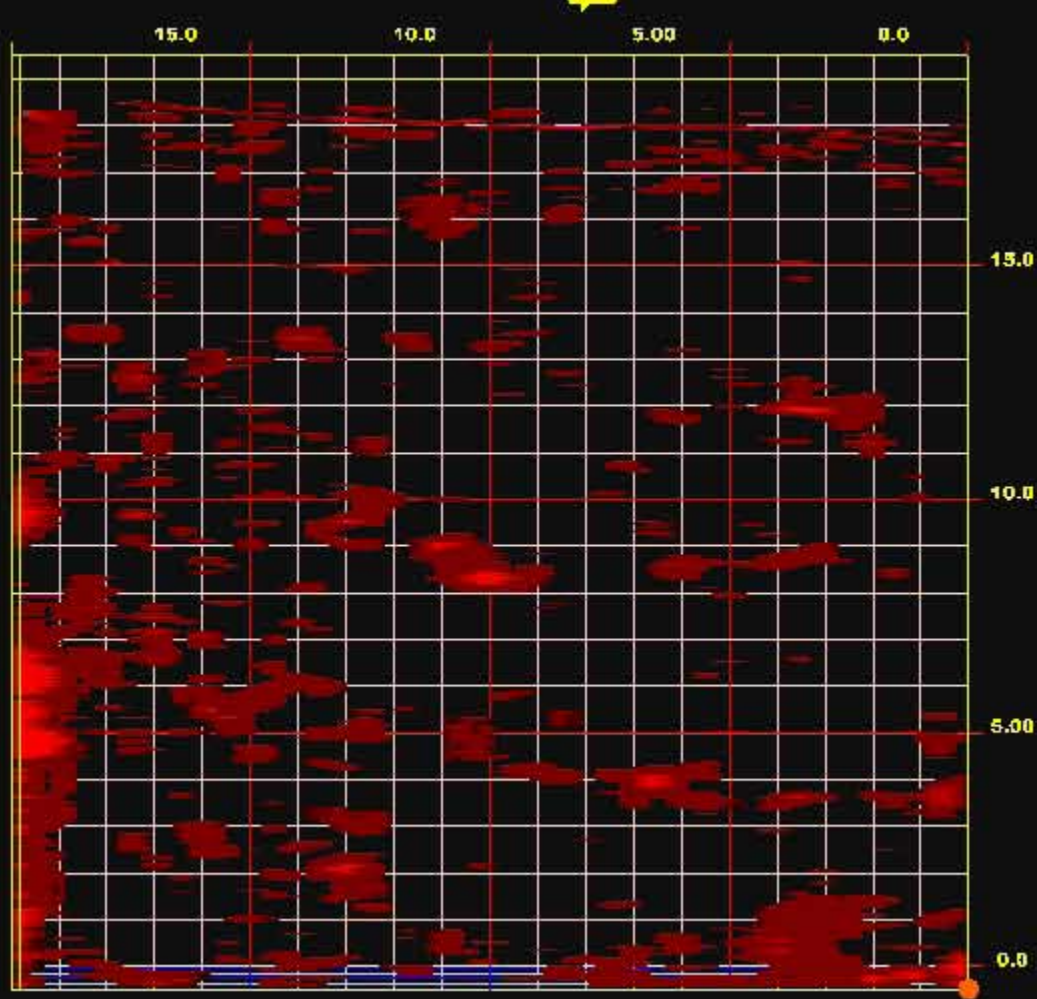

7.00  
0.0  
m

### 3D Transparency Dialog

Transparency Range(m)

% Position (m)

0.0

2.00

7400  
0.0  
m

### 3D Transparency Dialog

Transparency Range(m)

% Position (m)

0.0

2.00

7.00  
0.0  
m

### 3D Transparency Dialog

Transparency Range(m)

% Position (m)

7.400  
0.0  
m