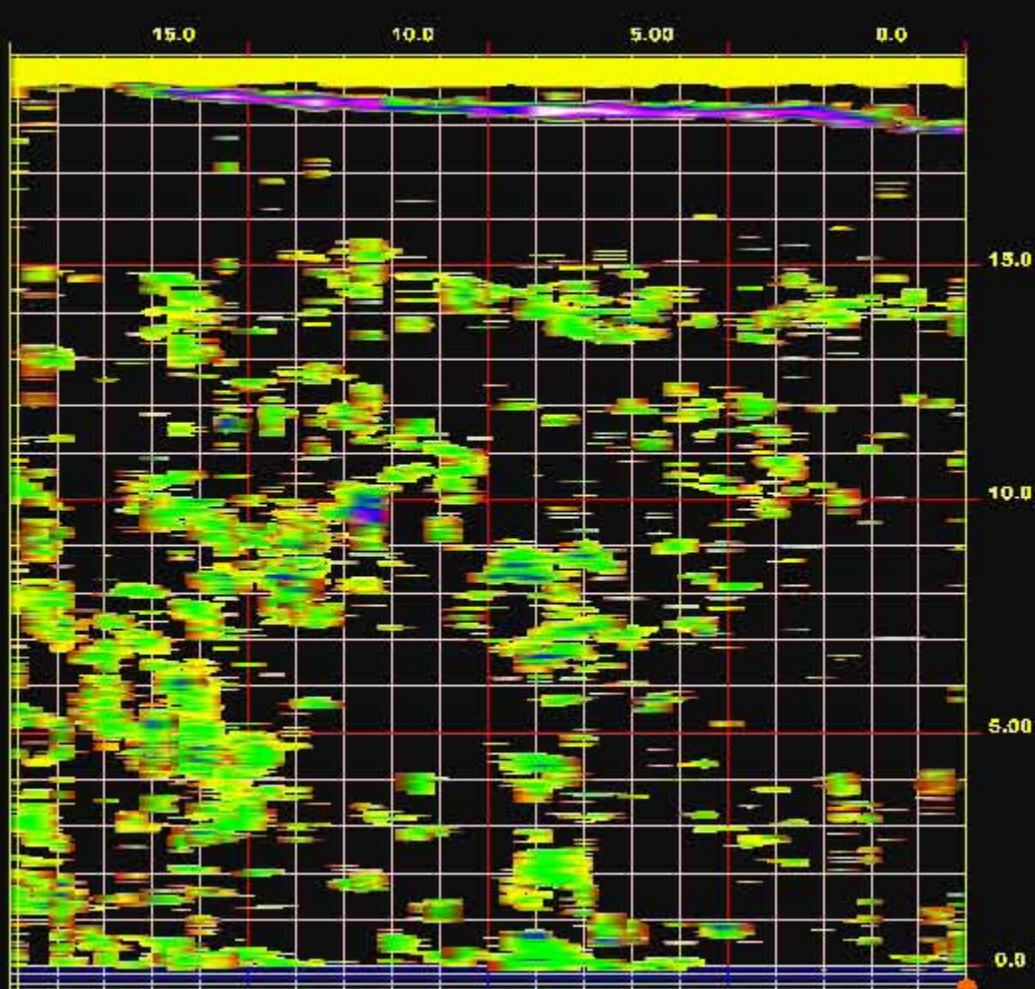

### 3D Transparency Dialog

Transparency Range(m)

% Position (m)

0.0

2.00

7.488  
0.0  
m

### 3D Transparency Dialog

Transparency Range(m)

% Position (m)

0.0  
2.00

7.00  
0.0  
m

### 3D Transparency Dialog

Transparency Range(m)

% Position (m)

0.0

2.00

7.400  
0.0  
m

### 3D Transparency Dialog

Transparency Range(m)

% Position (m)

0.0  
2.00