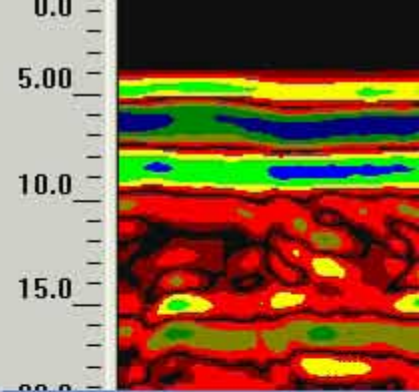

### 3D Transparency Dialog

Transparency Range(m)

% Position (m)

0.0

2.00

7.488  
0.0  
m

### 3D Transparency Dialog

Transparency Range(m)

% Position (m)

0.0

2.00

7.400  
0.0  
m