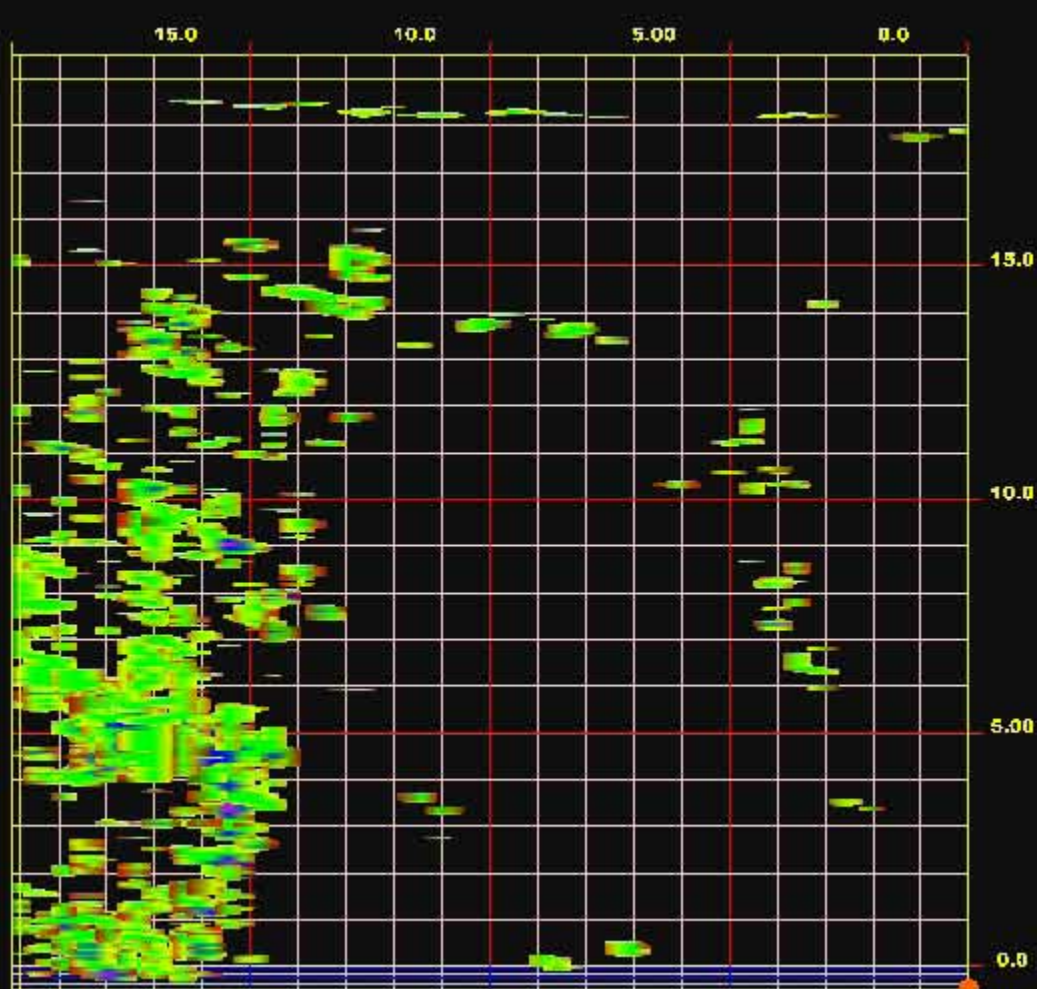

### 3D Transparency Dialog

Transparency Range(m)

% Position (m)

7.488  
0.0  
m

### 3D Transparency Dialog

Transparency Range(m)

% Position (m)

0.0  
2.00

7.488  
0.0  
m

### 3D Transparency Dialog

Transparency Range(m)

% Position (m)

0.0

2.00

7.400  
0.0  
m