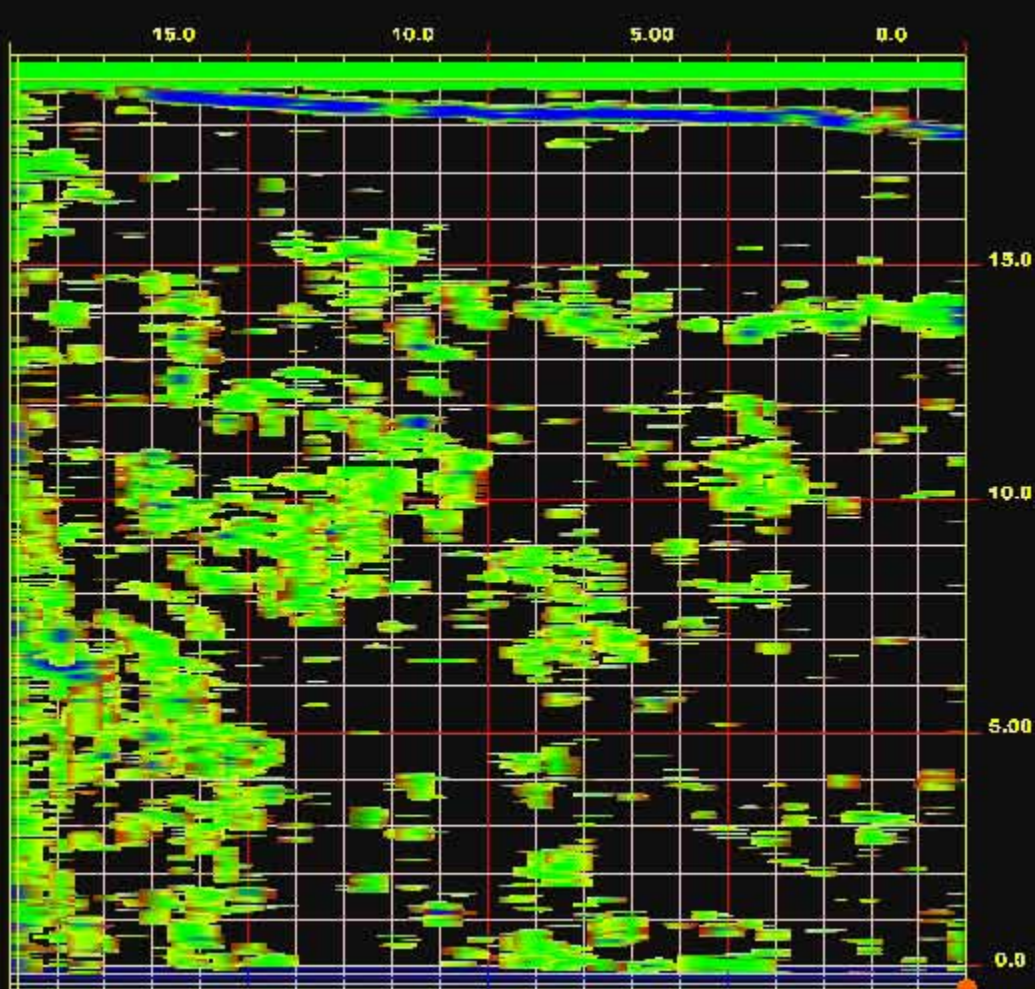

### 3D Transparency Dialog

Transparency Range(m)

% Position (m)

0.0

2.00

7.488  
0.0  
m

### 3D Transparency Dialog

Transparency Range(m)

% Position (m)

0.0  
2.00

7.00  
0.0  
m