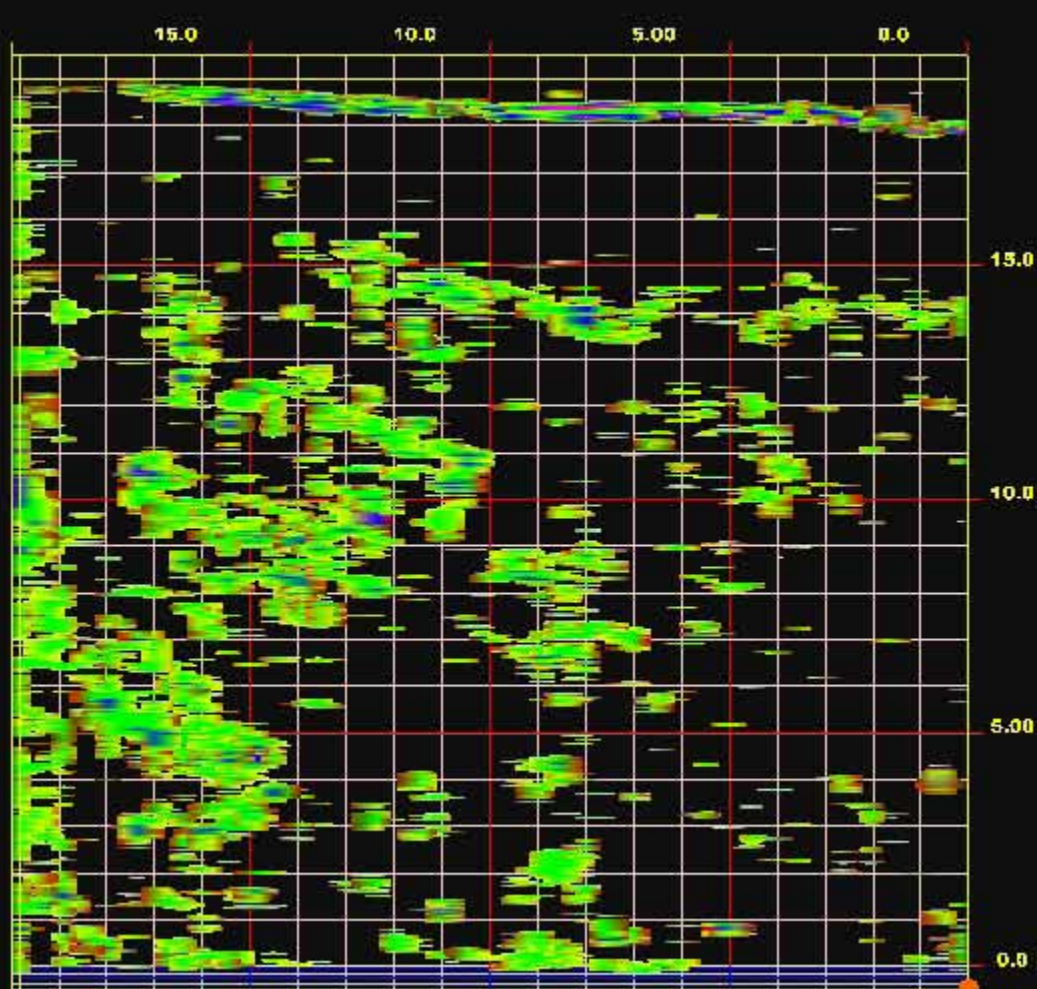

### 3D Transparency Dialog

Transparency Range(m)

% Position (m)

0.0

2.00

7.488  
0.0  
m

### 3D Transparency Dialog

Transparency Range(m)

% Position (m)

0.0  
2.00

7.00  
0.0  
m

### 3D Transparency Dialog

Transparency Range(m)

% Position (m)

0.0

2.00

7.400  
0.0  
m