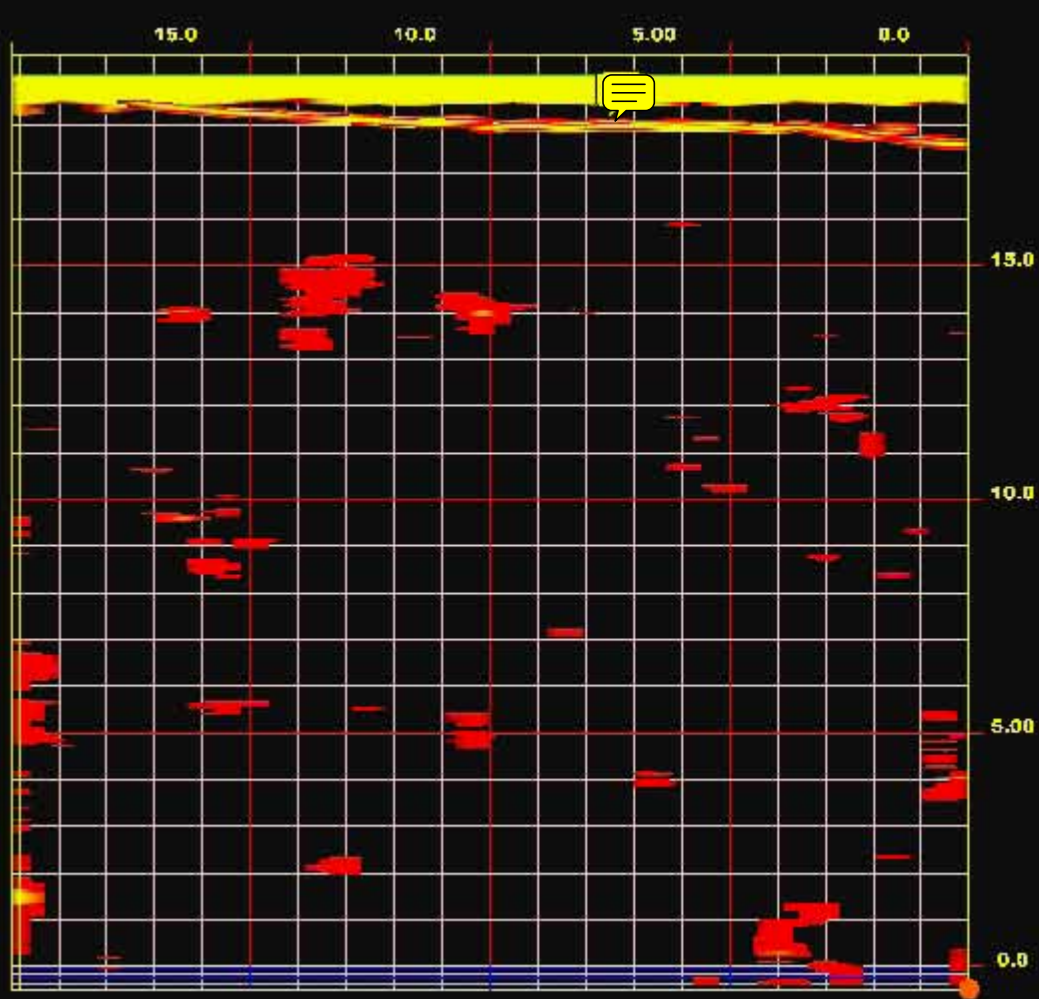

### 3D Transparency Dialog

Transparency Range(m)

% Position (m)

0.0

2.00

7400  
0.0  
m

### 3D Transparency Dialog

Transparency Range(m)

% Position (m)

0.0

2.00

7.00  
0.0  
m

### 3D Transparency Dialog

Transparency Range(m)

% Position (m)

0.0

2.00

7488  
0.0  
m

### 3D Transparency Dialog

Transparency Range(m)

% Position (m)

7.400  
0.0  
m