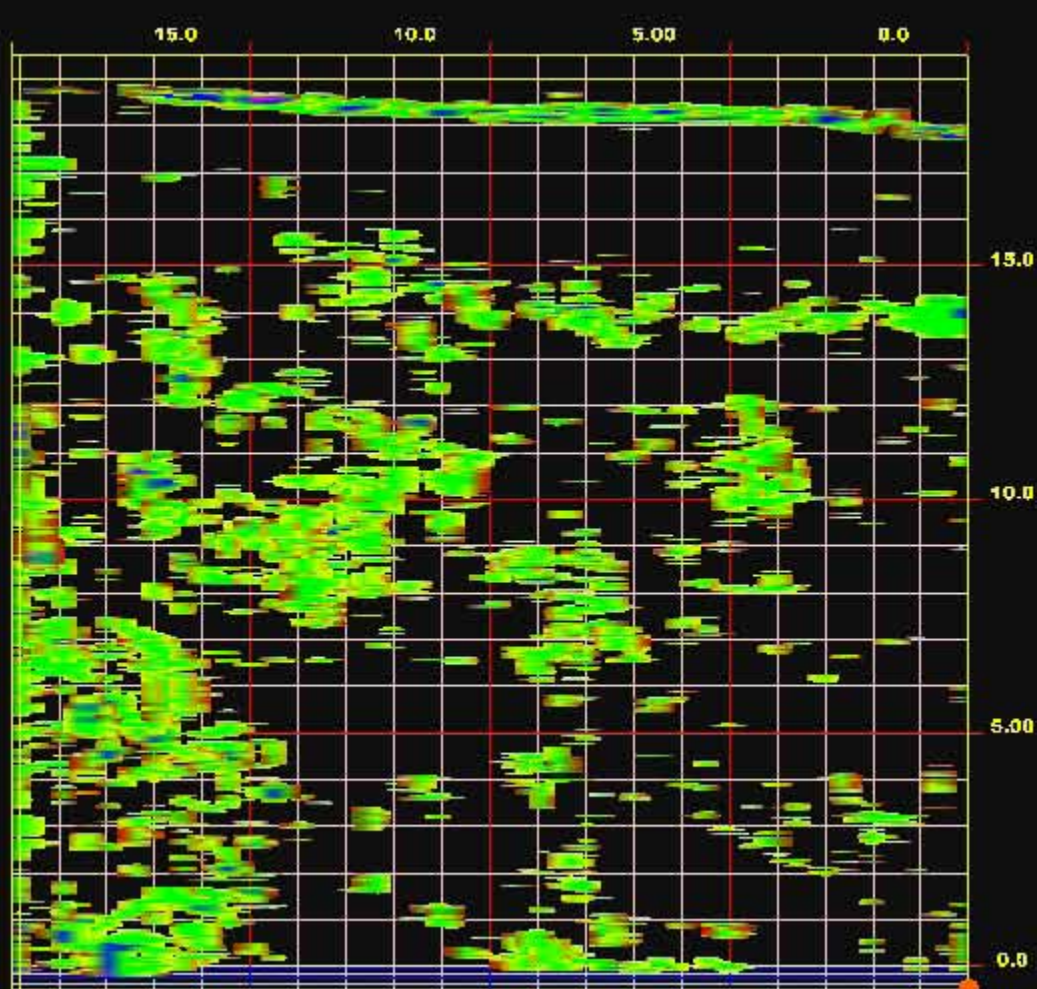

### 3D Transparency Dialog

Transparency Range(m)

% Position (m)

0.0

2.00

7.488  
0.0  
m