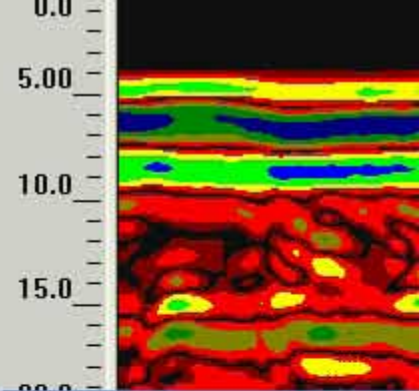

### 3D Transparency Dialog

Transparency Range(m)

% Position (m)

0.0

2.00

7.00  
0.0  
m

### 3D Transparency Dialog

Transparency Range(m)

% Position (m)

0.0

2.00

7488  
0.0  
m