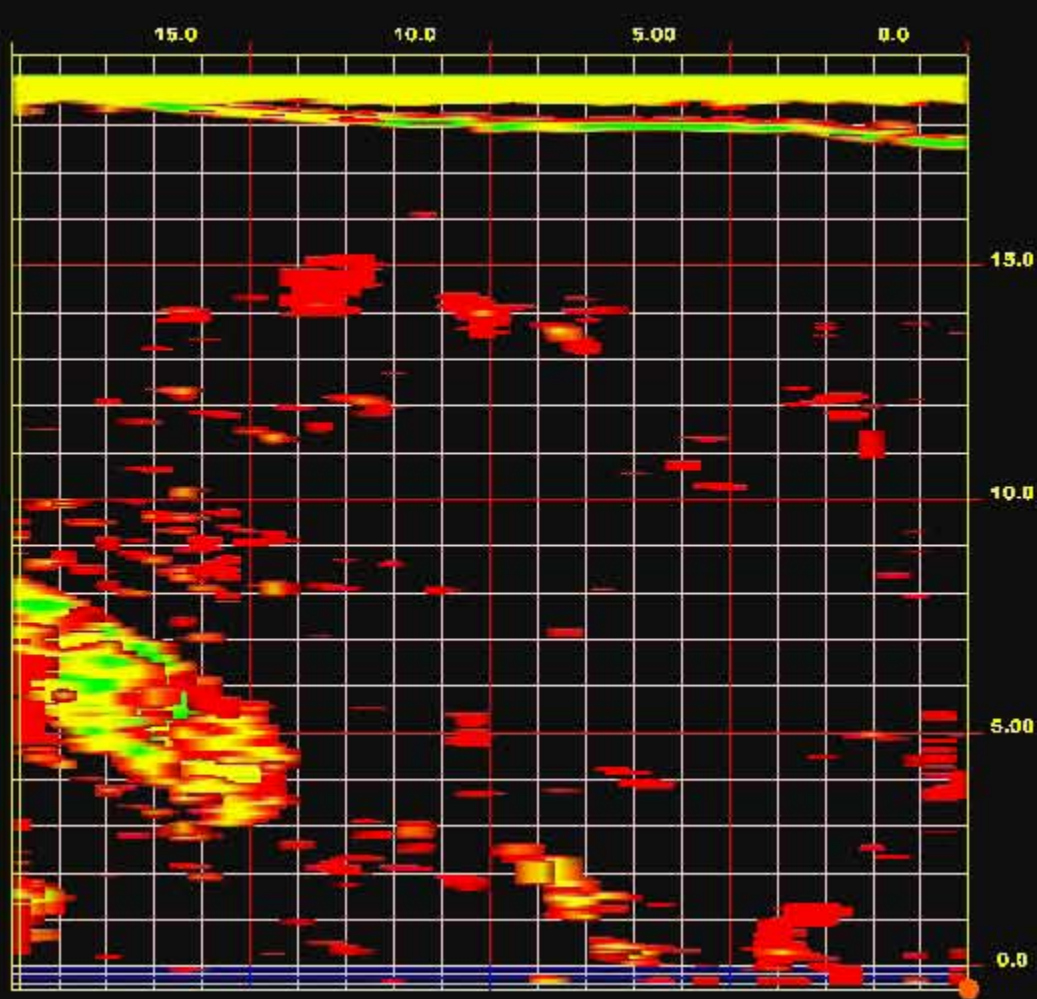

### 3D Transparency Dialog

Transparency Range(m)

% Position (m)

0.0

2.00

7.00  
0.0  
m

### 3D Transparency Dialog

Transparency Range(m)

% Position (m)

0.0

2.00

7488  
0.0  
m

### 3D Transparency Dialog

Transparency Range(m)

% Position (m)

7.400  
0.0  
m