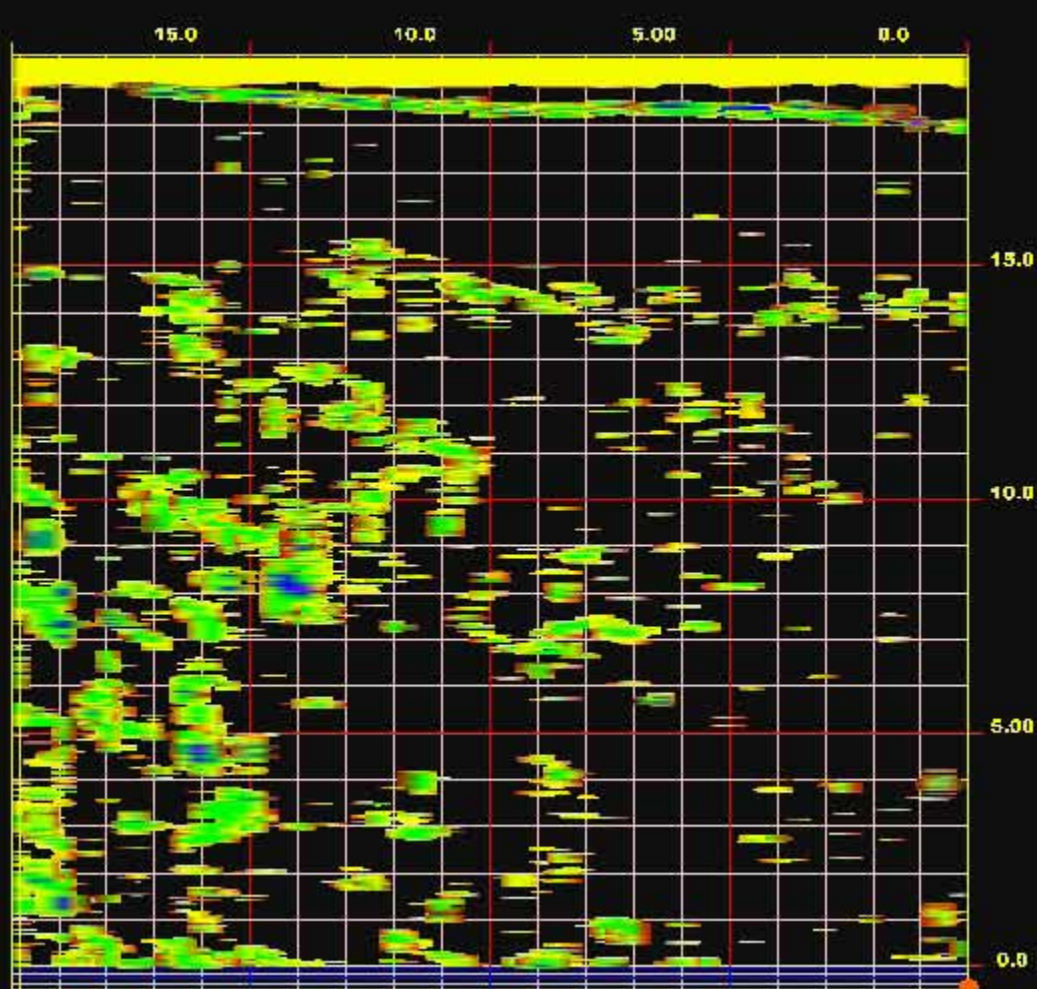

### 3D Transparency Dialog

Transparency Range(m)

% Position (m)

0.0

2.00

7.488  
0.0  
m

### 3D Transparency Dialog

Transparency Range(m)

% Position (m)

0.0  
2.00

7.00  
0.0  
m

### 3D Transparency Dialog

Transparency Range(m)

% Position (m)

0.0

2.00

7.400  
0.0  
m

### 3D Transparency Dialog

Transparency Range(m)

% Position (m)

0.0  
2.00