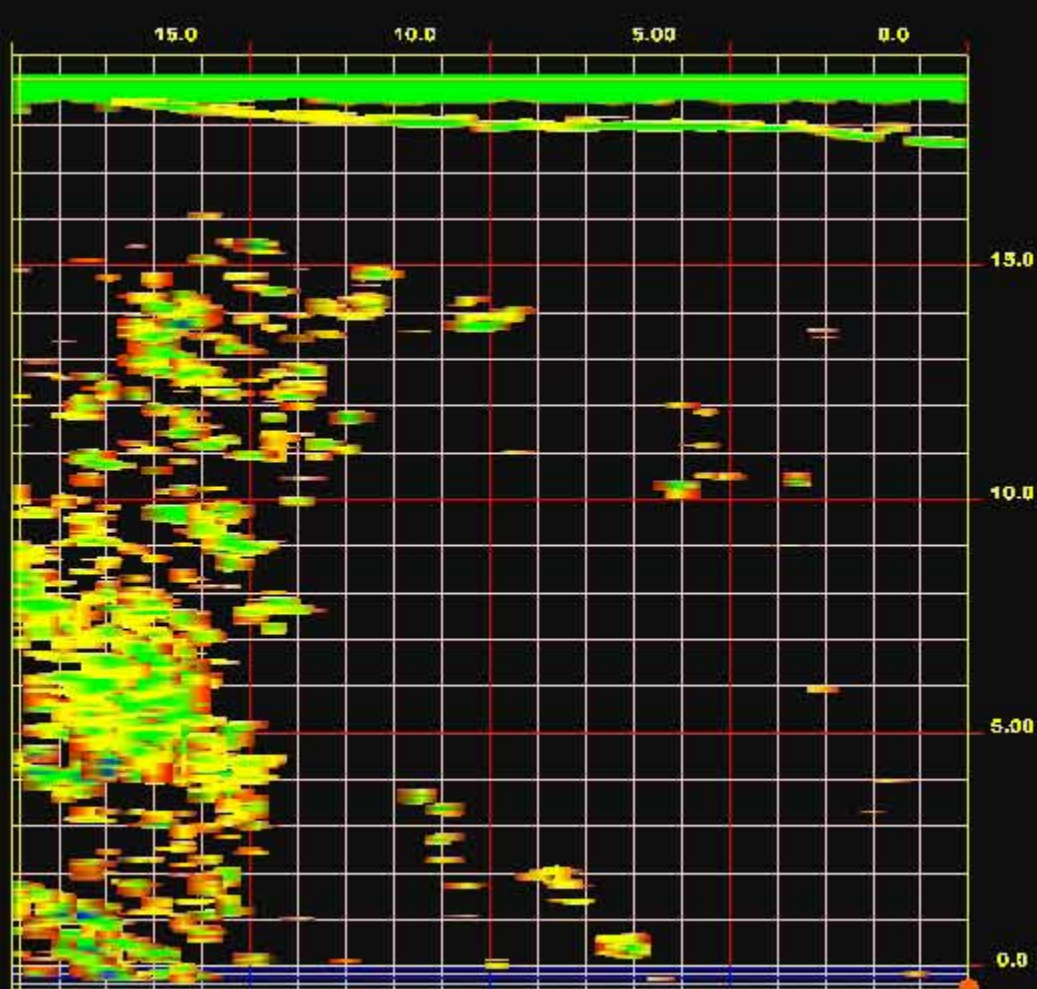

### 3D Transparency Dialog

Transparency Range(m)

% Position (m)

0.0

2.00

7488  
0.0  
m

### 3D Transparency Dialog

Transparency Range(m)

% Position (m)

7.400  
0.0  
m

### 3D Transparency Dialog

Transparency Range(m)

% Position (m)

7.488  
0.0  
m