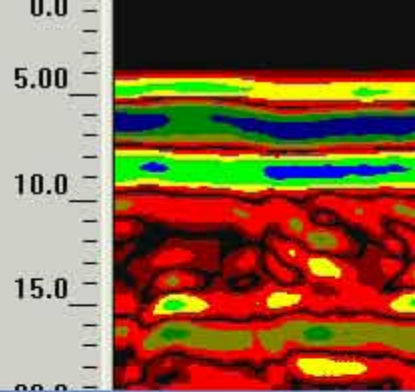

### 3D Transparency Dialog

Transparency Range(m)

% Position (m)

0.0  
2.00

7.00  
0.0  
m

### 3D Transparency Dialog

Transparency Range(m)

% Position (m)

0.0

2.00

7.400  
0.0  
m

### 3D Transparency Dialog

Transparency Range(m)

% Position (m)

0.0  
2.00