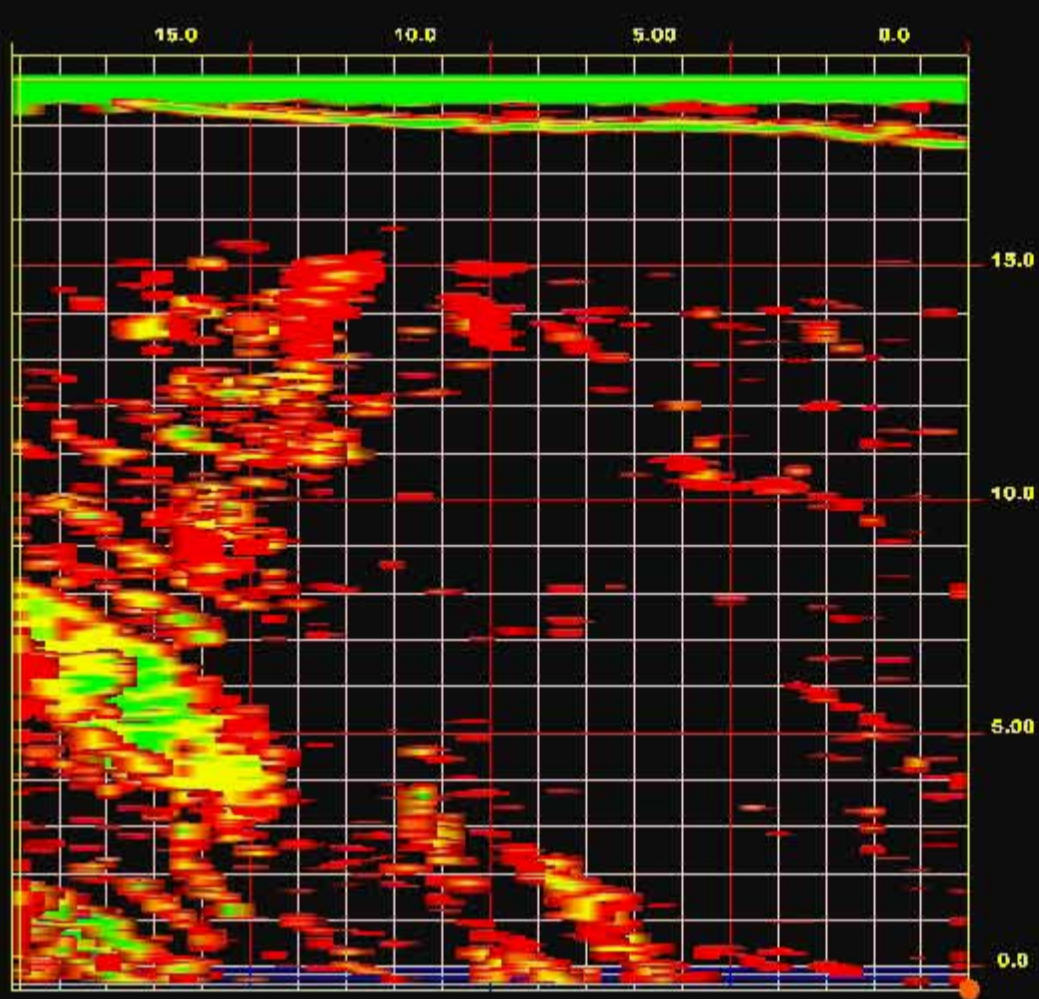

### 3D Transparency Dialog

Transparency Range(m)

% Position (m)

0.0

2.00

7488  
0.0  
m

### 3D Transparency Dialog

Transparency Range(m)

% Position (m)

7.400  
0.0  
m

### 3D Transparency Dialog

Transparency Range(m)

% Position (m)

7.488  
0.0  
m