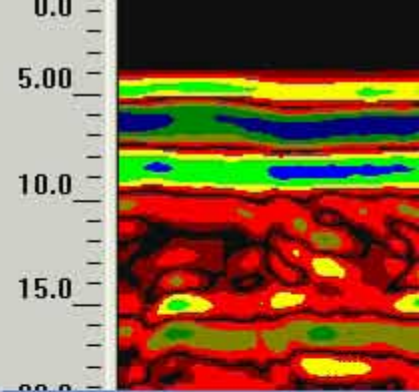

### 3D Transparency Dialog

Transparency Range(m)

% Position (m)

7.400  
0.0  
m

### 3D Transparency Dialog

Transparency Range(m)

% Position (m)

7.488  
0.0  
m