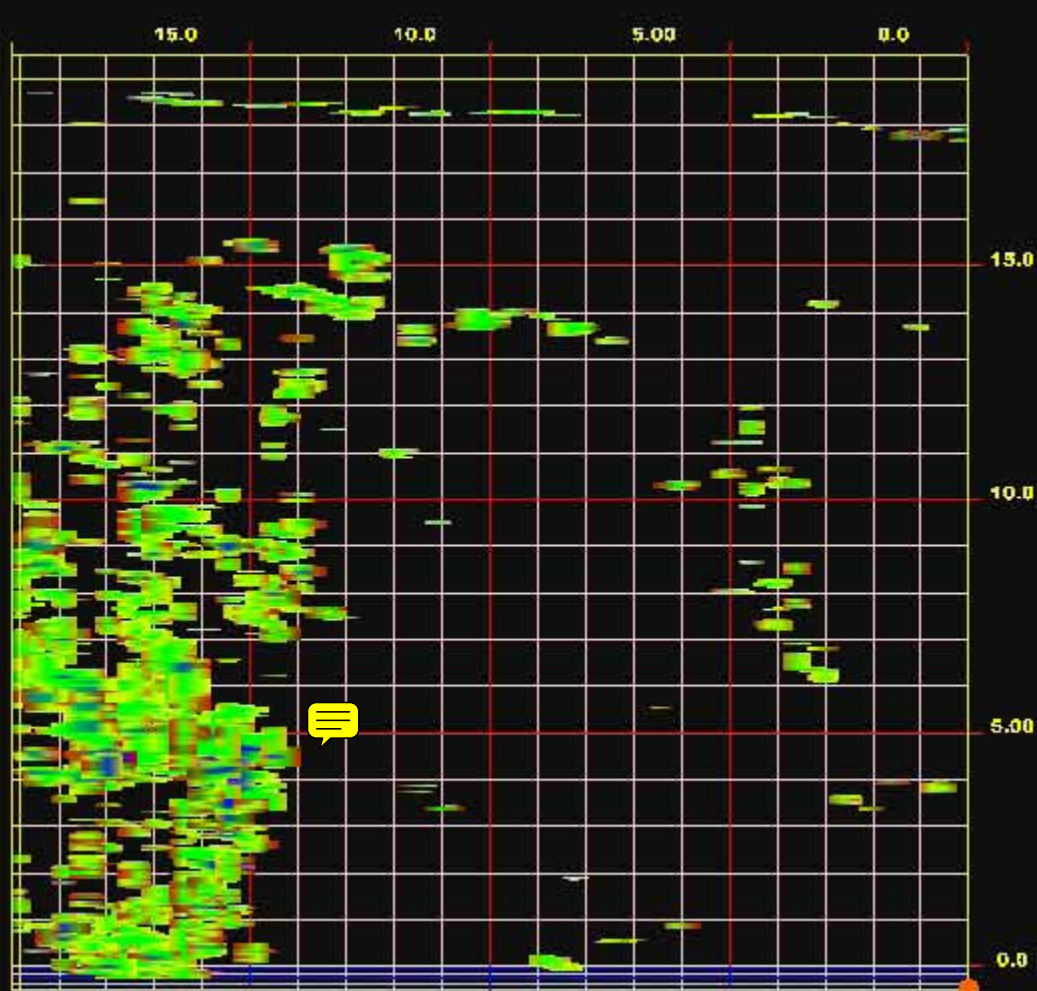

### 3D Transparency Dialog

Transparency Range(m)

% Position (m)

0.0  
2.00

7.488  
0.0  
m

### 3D Transparency Dialog

Transparency Range(m)

% Position (m)

0.0

2.00

7.400  
0.0  
m