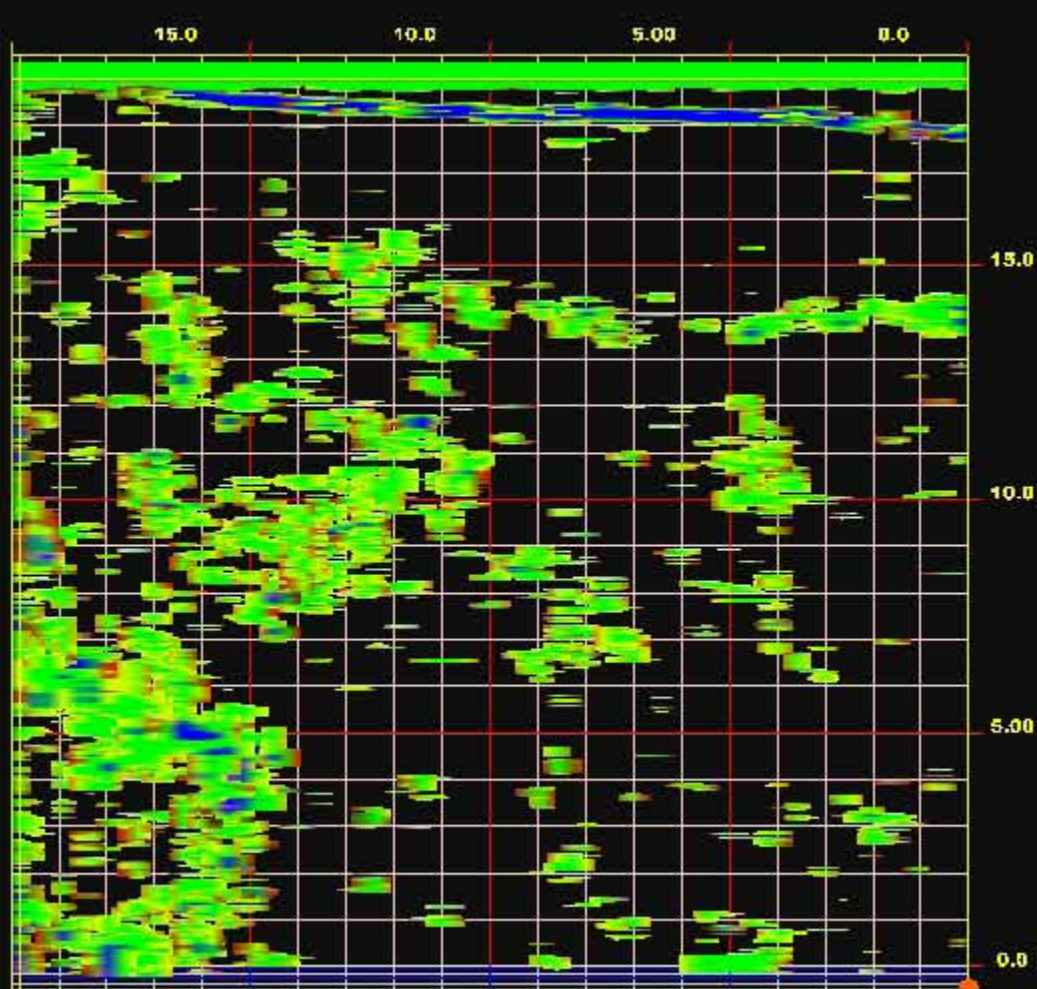

### 3D Transparency Dialog

Transparency Range(m)

% Position (m)

0.0  
2.00

7.488  
0.0  
m