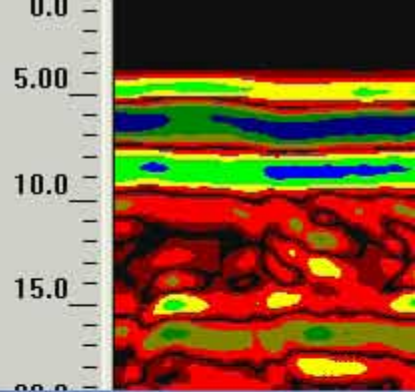

### 3D Transparency Dialog

Transparency Range(m)

% Position (m)

0.0

2.00

7.400  
0.0  
m

### 3D Transparency Dialog

Transparency Range(m)

% Position (m)

0.0  
2.00

7.488  
0.0  
m