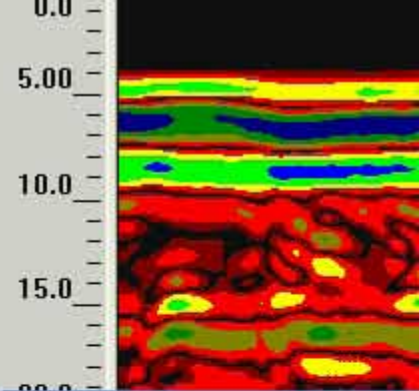

### 3D Transparency Dialog

Transparency Range(m)

% Position (m)

0.0  
2.00

7.488  
0.0  
m