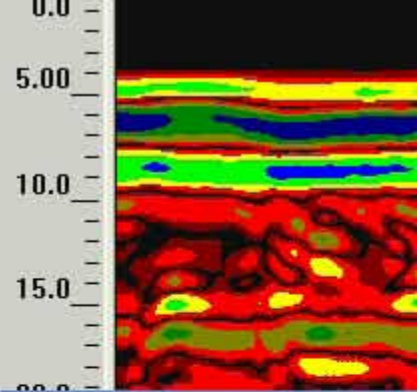

### 3D Transparency Dialog

Transparency Range(m)

% Position (m)

0.0

2.00

7.488  
0.0  
m

### 3D Transparency Dialog

Transparency Range(m)

% Position (m)

0.0  
2.00

7.00  
0.0  
m