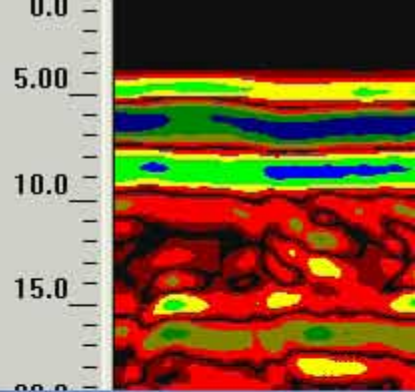

### 3D Transparency Dialog

Transparency Range(m)

% Position (m)

0.0

2.00

7400  
0.0  
m