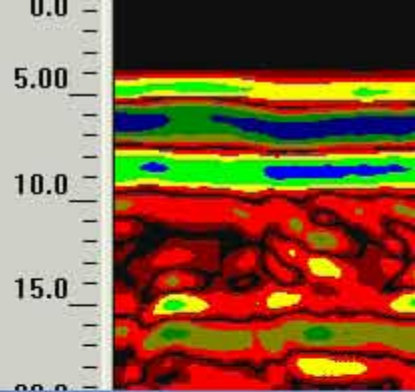

### 3D Transparency Dialog

Transparency Range(m)

% Position (m)

0.0

2.00

7488  
0.0  
m

### 3D Transparency Dialog

Transparency Range(m)

% Position (m)

7.400  
0.0  
m