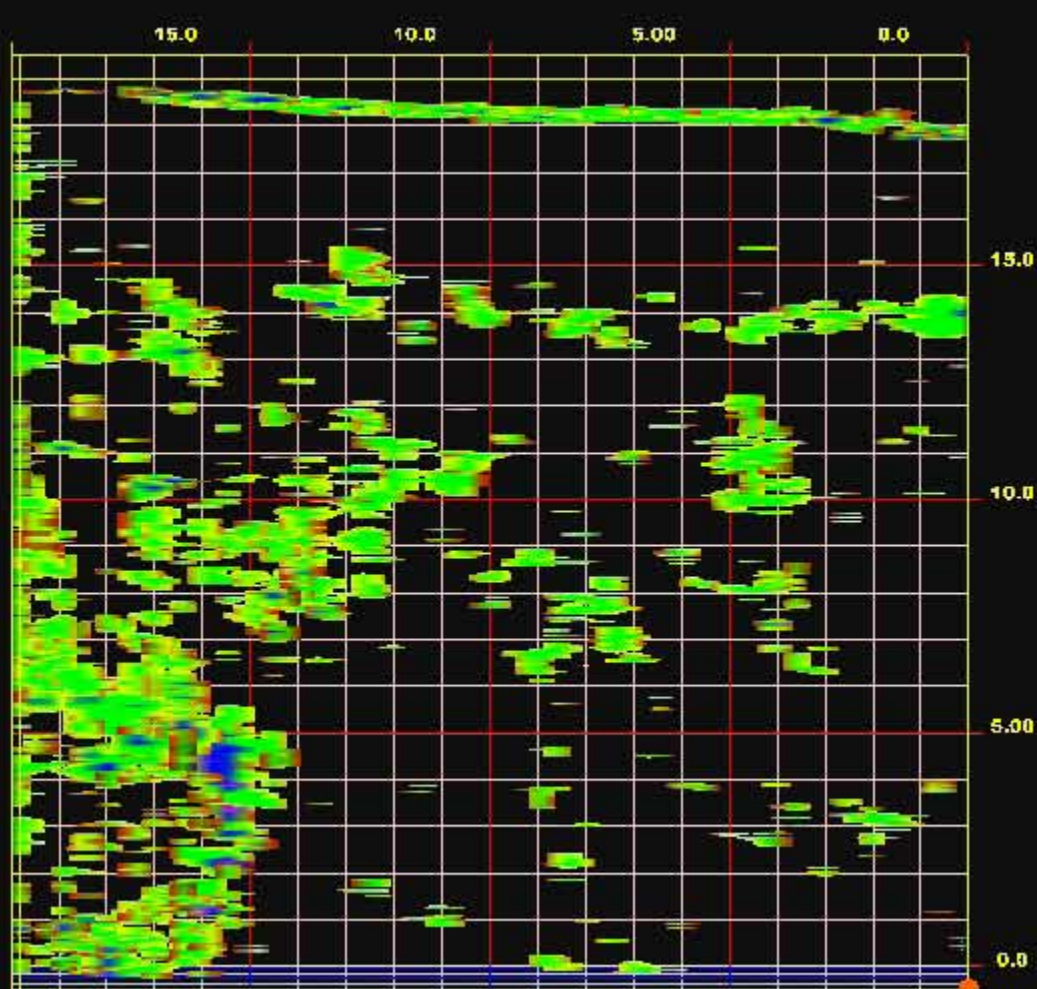

### 3D Transparency Dialog

Transparency Range(m)

% Position (m)

0.0

2.00

7.400  
0.0  
m

### 3D Transparency Dialog

Transparency Range(m)

% Position (m)

0.0  
2.00

7.488  
0.0  
m