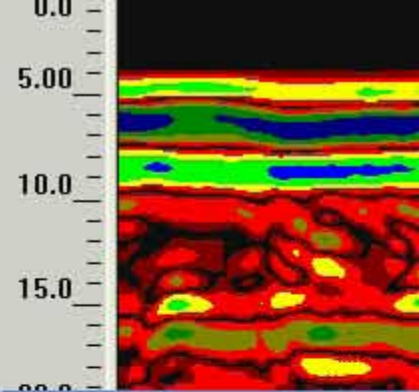

### 3D Transparency Dialog

Transparency Range(m)

% Position (m)

0.0

2.00

7.488  
0.0  
m