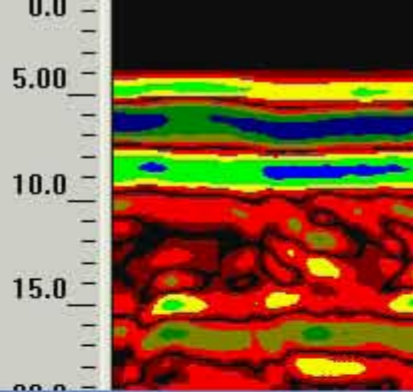

### 3D Transparency Dialog

Transparency Range(m)

% Position (m)

0.0

2.00

7400  
0.0  
m

### 3D Transparency Dialog

Transparency Range(m)

% Position (m)

0.0

2.00

7.00  
0.0  
m