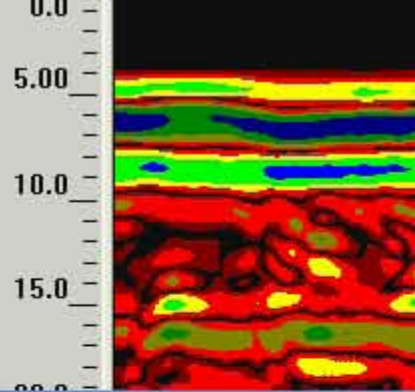

### 3D Transparency Dialog

Transparency Range(m)

% Position (m)

0.0

2.00

7.488  
0.0  
m