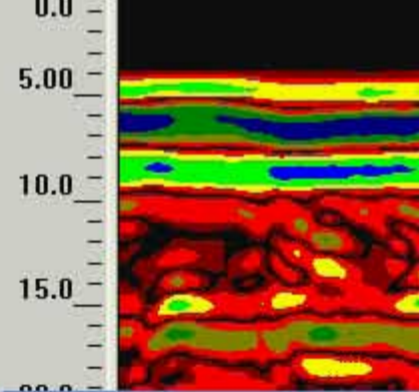

### 3D Transparency Dialog

Transparency Range(m)

% Position (m)

0.0

2.00

7488  
0.0  
m

### 3D Transparency Dialog

Transparency Range(m)

% Position (m)

7.400  
0.0  
m